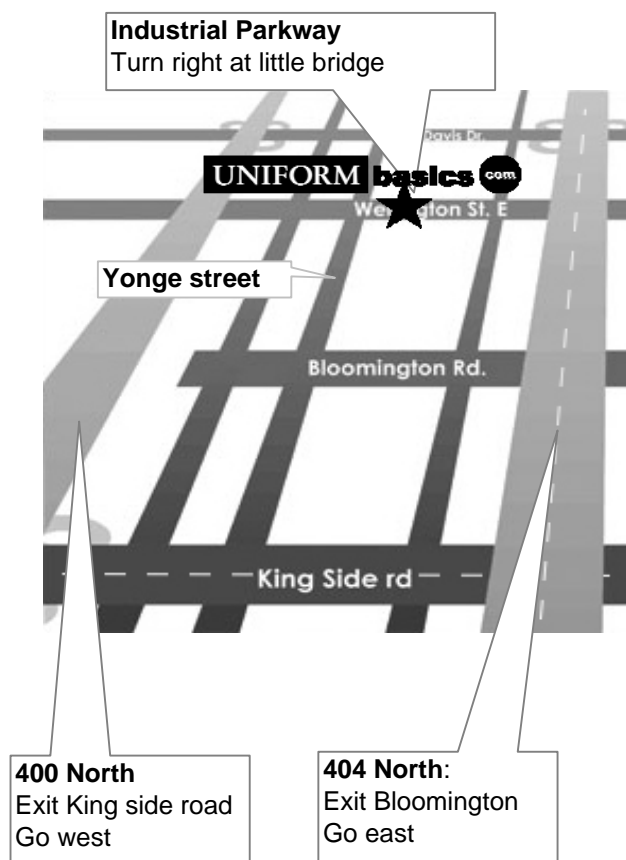

Mindtech Montessori School Y-2007

PANTS - Navy		Youth	Adult	Wholesale
Easy Care		$ 28	34	21
Easy Care Elastic Elastic		$ 28	-	21
Girl's Flare Easy Care		$ 32	34	24

ONLINE:
www.uniformbasics.com

SHIRTS - White				
Short Sleeved	Crested	$ 22	24	16.5
Long Sleeved	Crested	$ 24	22	18
Girl's Fitted 3/4	Crested	$ 24	24	18
Girl's Fitted L/S	Crested	$ 24	26	18

PHONE:
(905) 726-1215 OR Toll Free (877) 7BASICS

FAX:
(905) 841-9863

POLO - White				
Short Sleeved	Crested	$ 22	24	16.5
Long Sleeved	Crested	$ 24	26	18
Girl's Fitted S/S	Crested	$ 24	24	18
Turtleneck		$ 24	24	18

EMAIL:
Office@uniformbasics.com

SKORTS - Navy				
Standard Length		$ 28	34	21

TUNIC				
Fringe - Plaid		$ 48		36

SWEATER - Burg				
Cardigan	Crested	$ 39	42	29
Pullover V-neck	Crested	$ 39	42	29

PHYS. ED.				
Fleece Pants	Crested	$ 28	30	21
Zip Fleece Top	Crested	$ 42	42	31
Air-Tech Sport Shorts	Crested	$ 24	26	18
T-Shirt	Crested	$ 16	18	12

ACCESSORIES				
Socks Regular Length		$ 4		3
Socks Knee Length		$ 6		4
Tie Clip or Floppy		$ 16		12